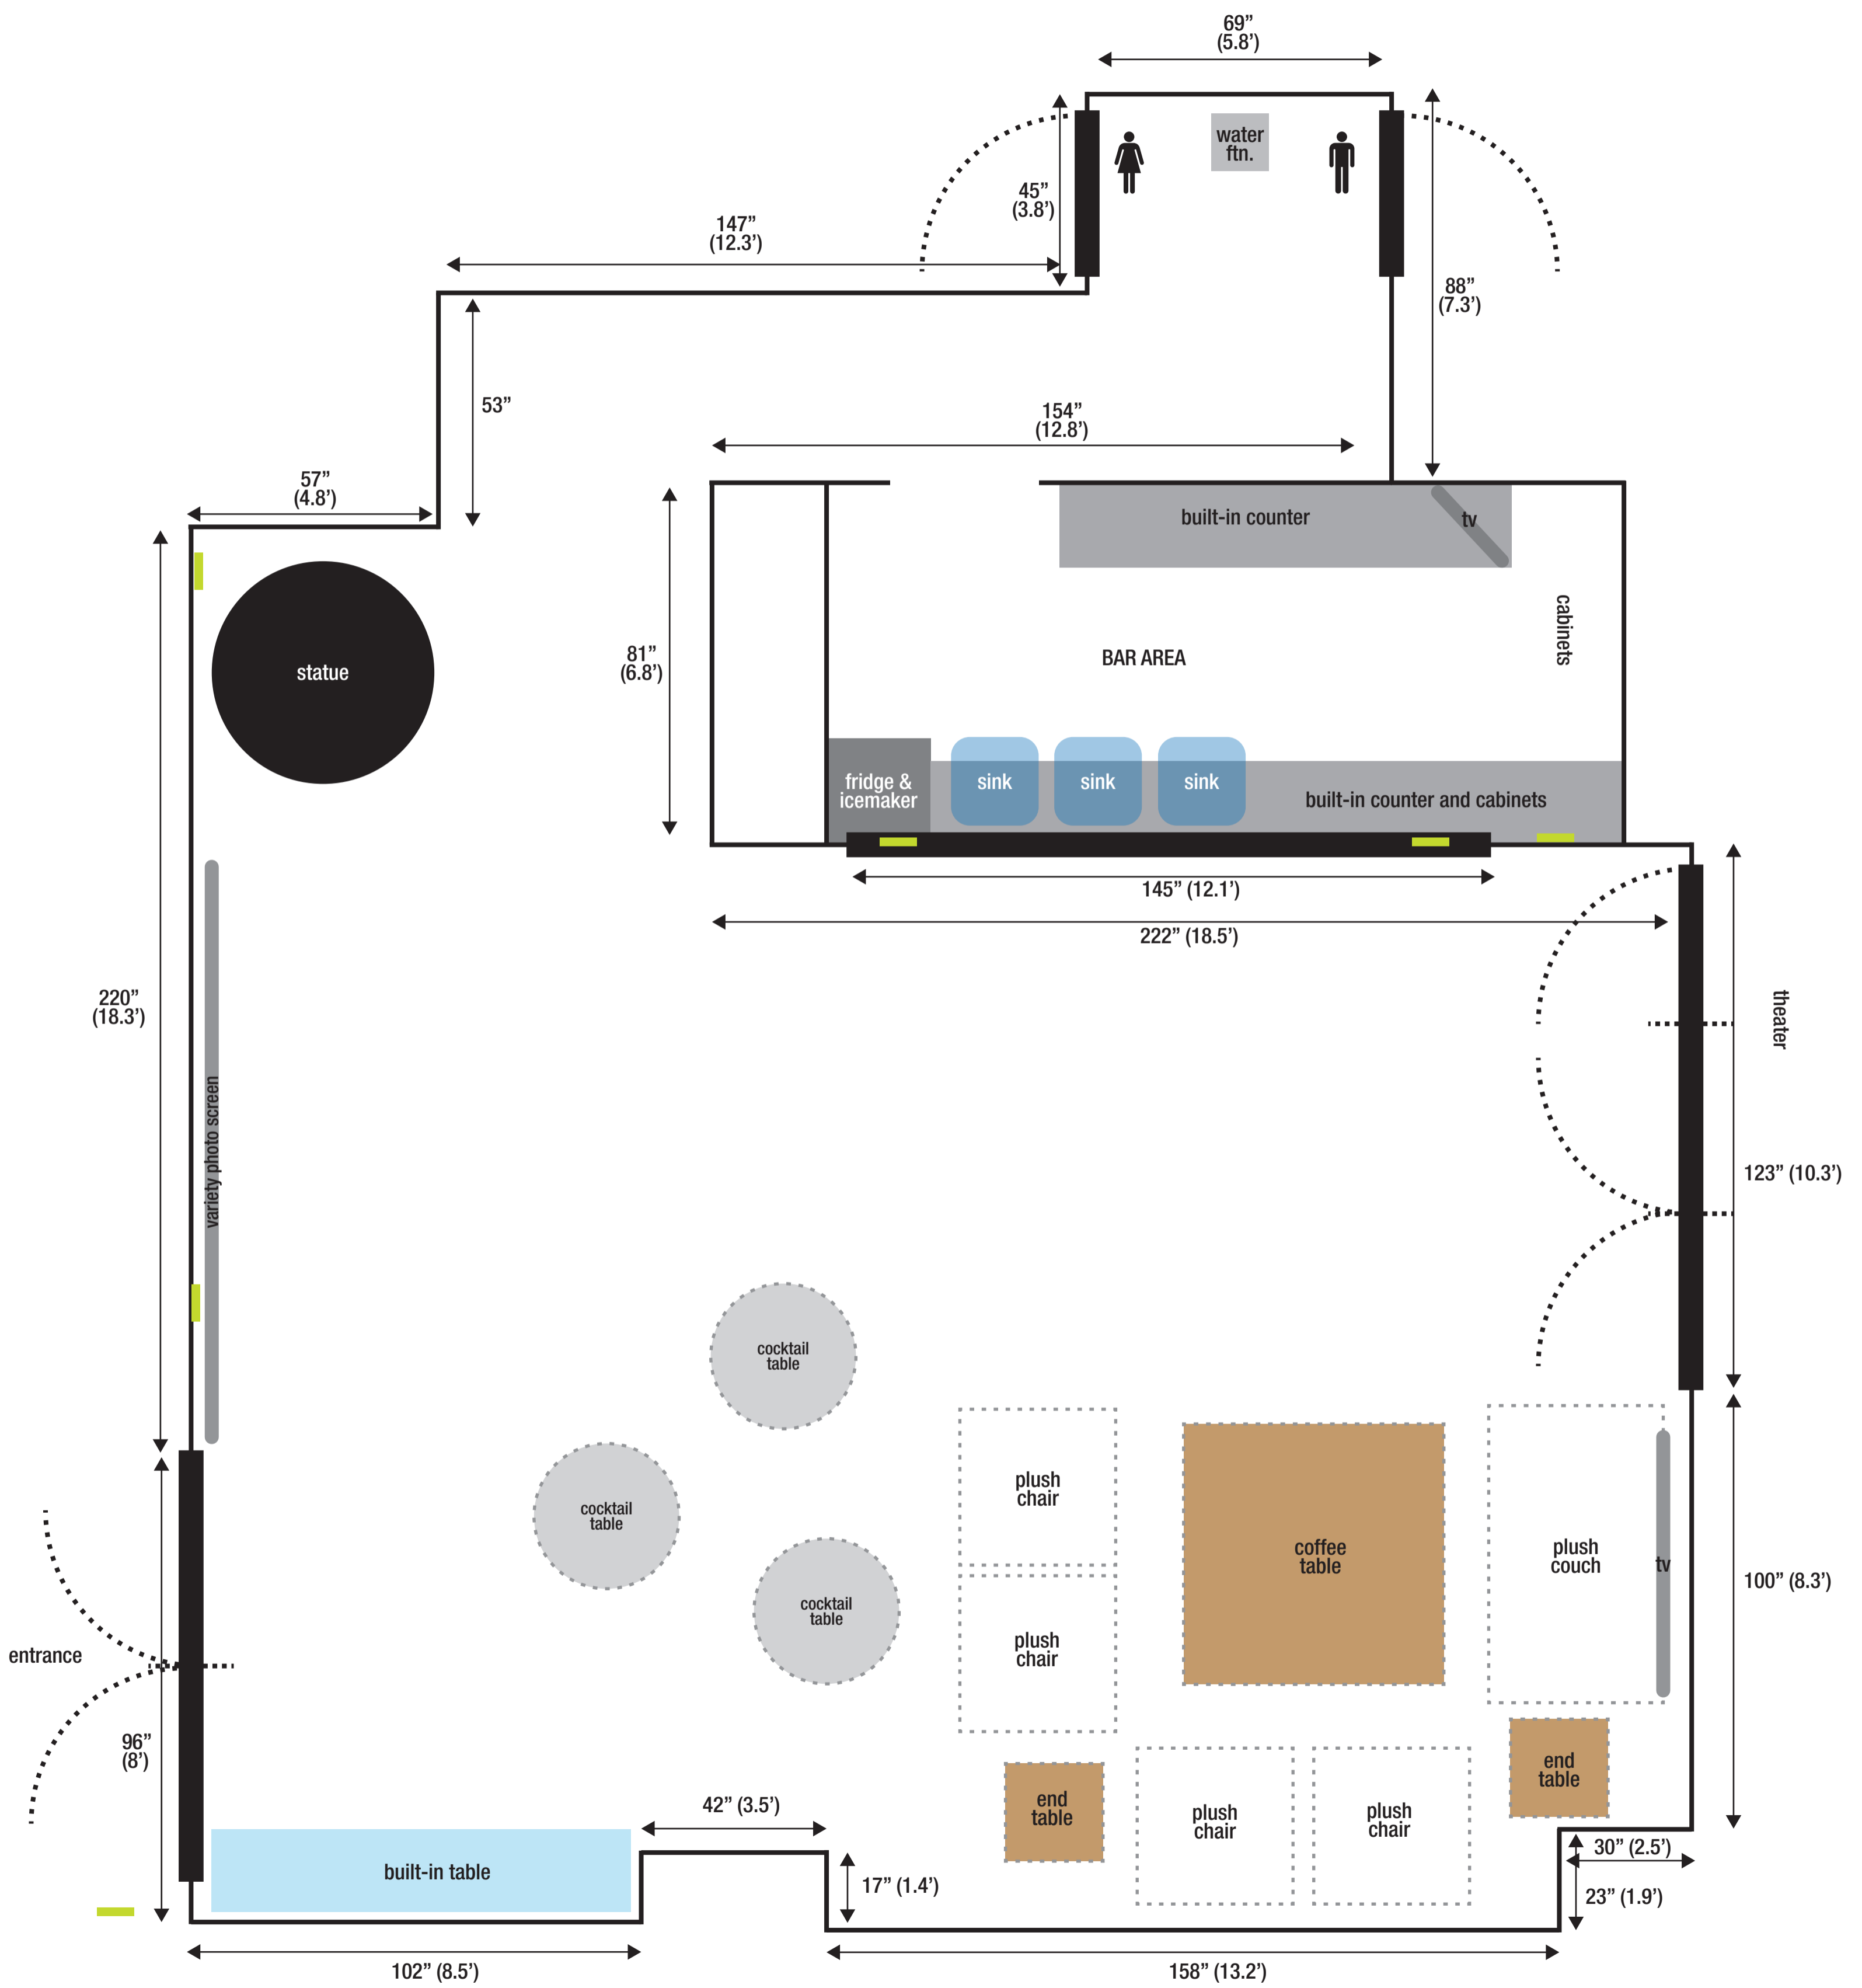

Variety Preview Room – Lounge

outlets

Variety Preview Room – Theater

157.5"
(13.2')

339" (28.3')

movie screen

microphone

additional seating (padded, folding chairs)

steps

123"
(10.3')

lounge

projection booth

small table

small table

spotlight

projection booth

413"
(34.4')