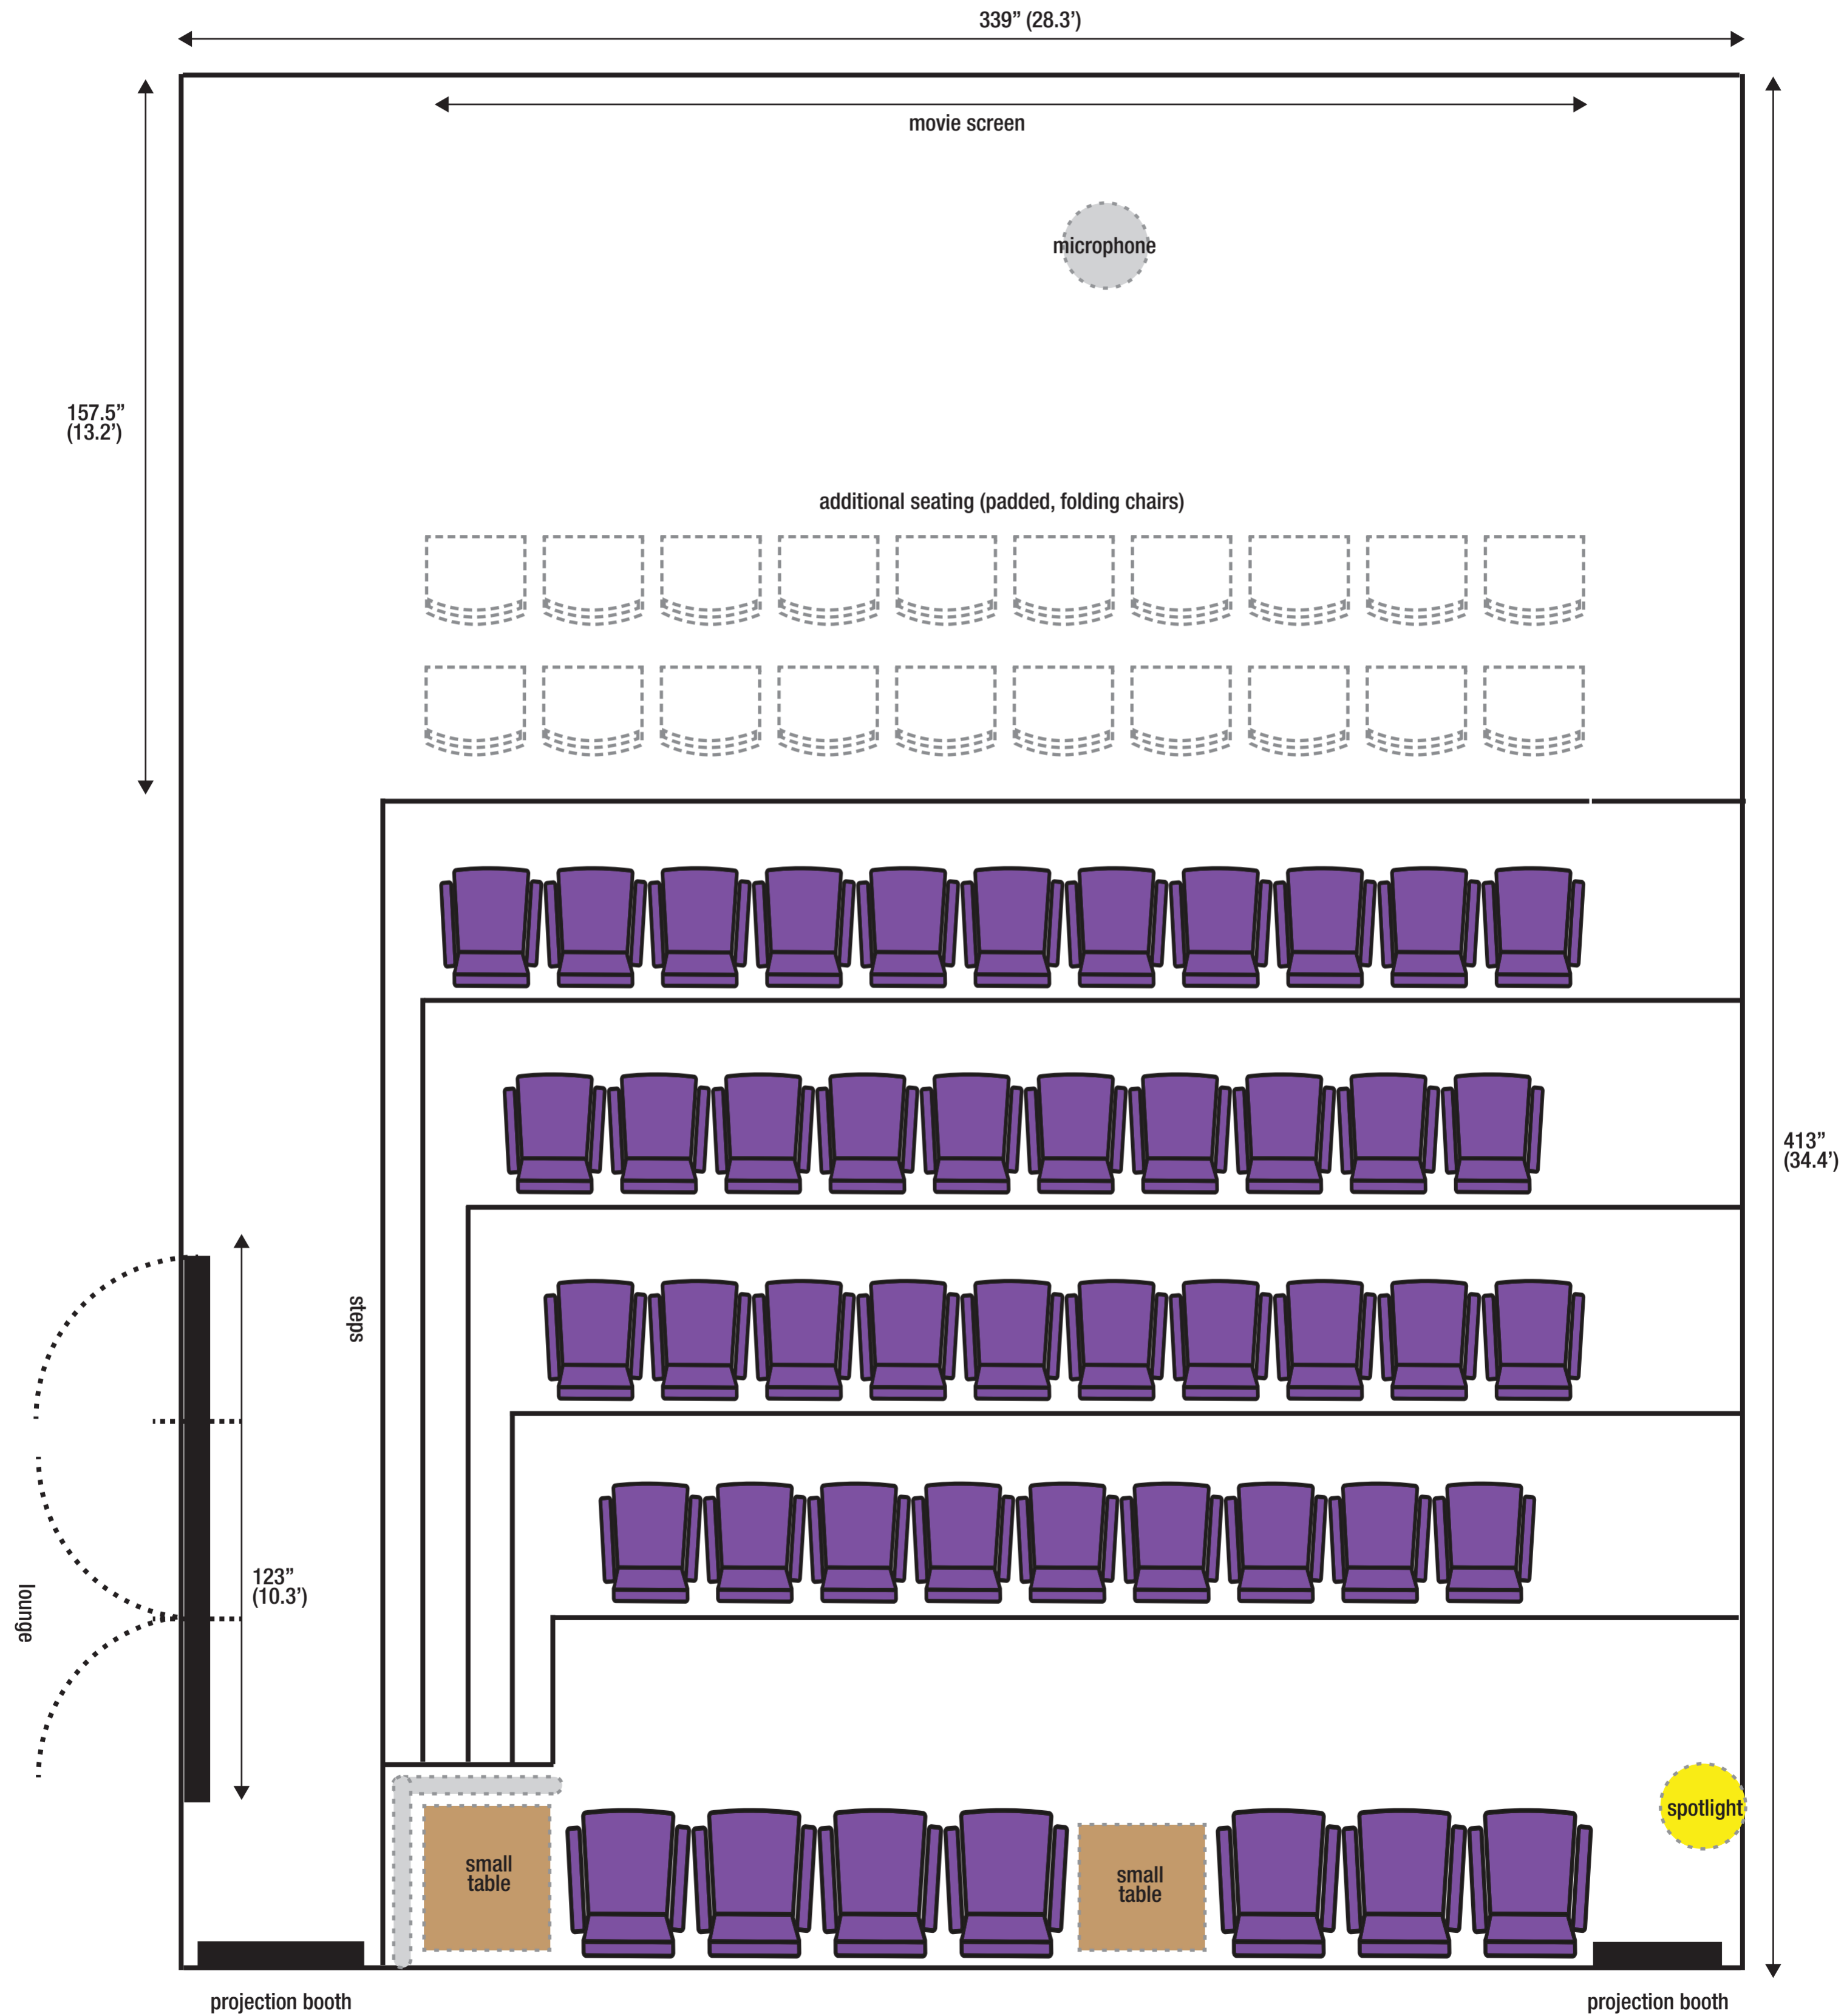

Variety Preview Room – Lounge

outlets

Variety Preview Room – Theater

157.5"
(13.2')

339" (28.3')

movie screen

microphone

additional seating (padded, folding chairs)

steps

123"
(10.3')

lounge

projection booth

small table

small table

spotlight

projection booth

413"
(34.4')